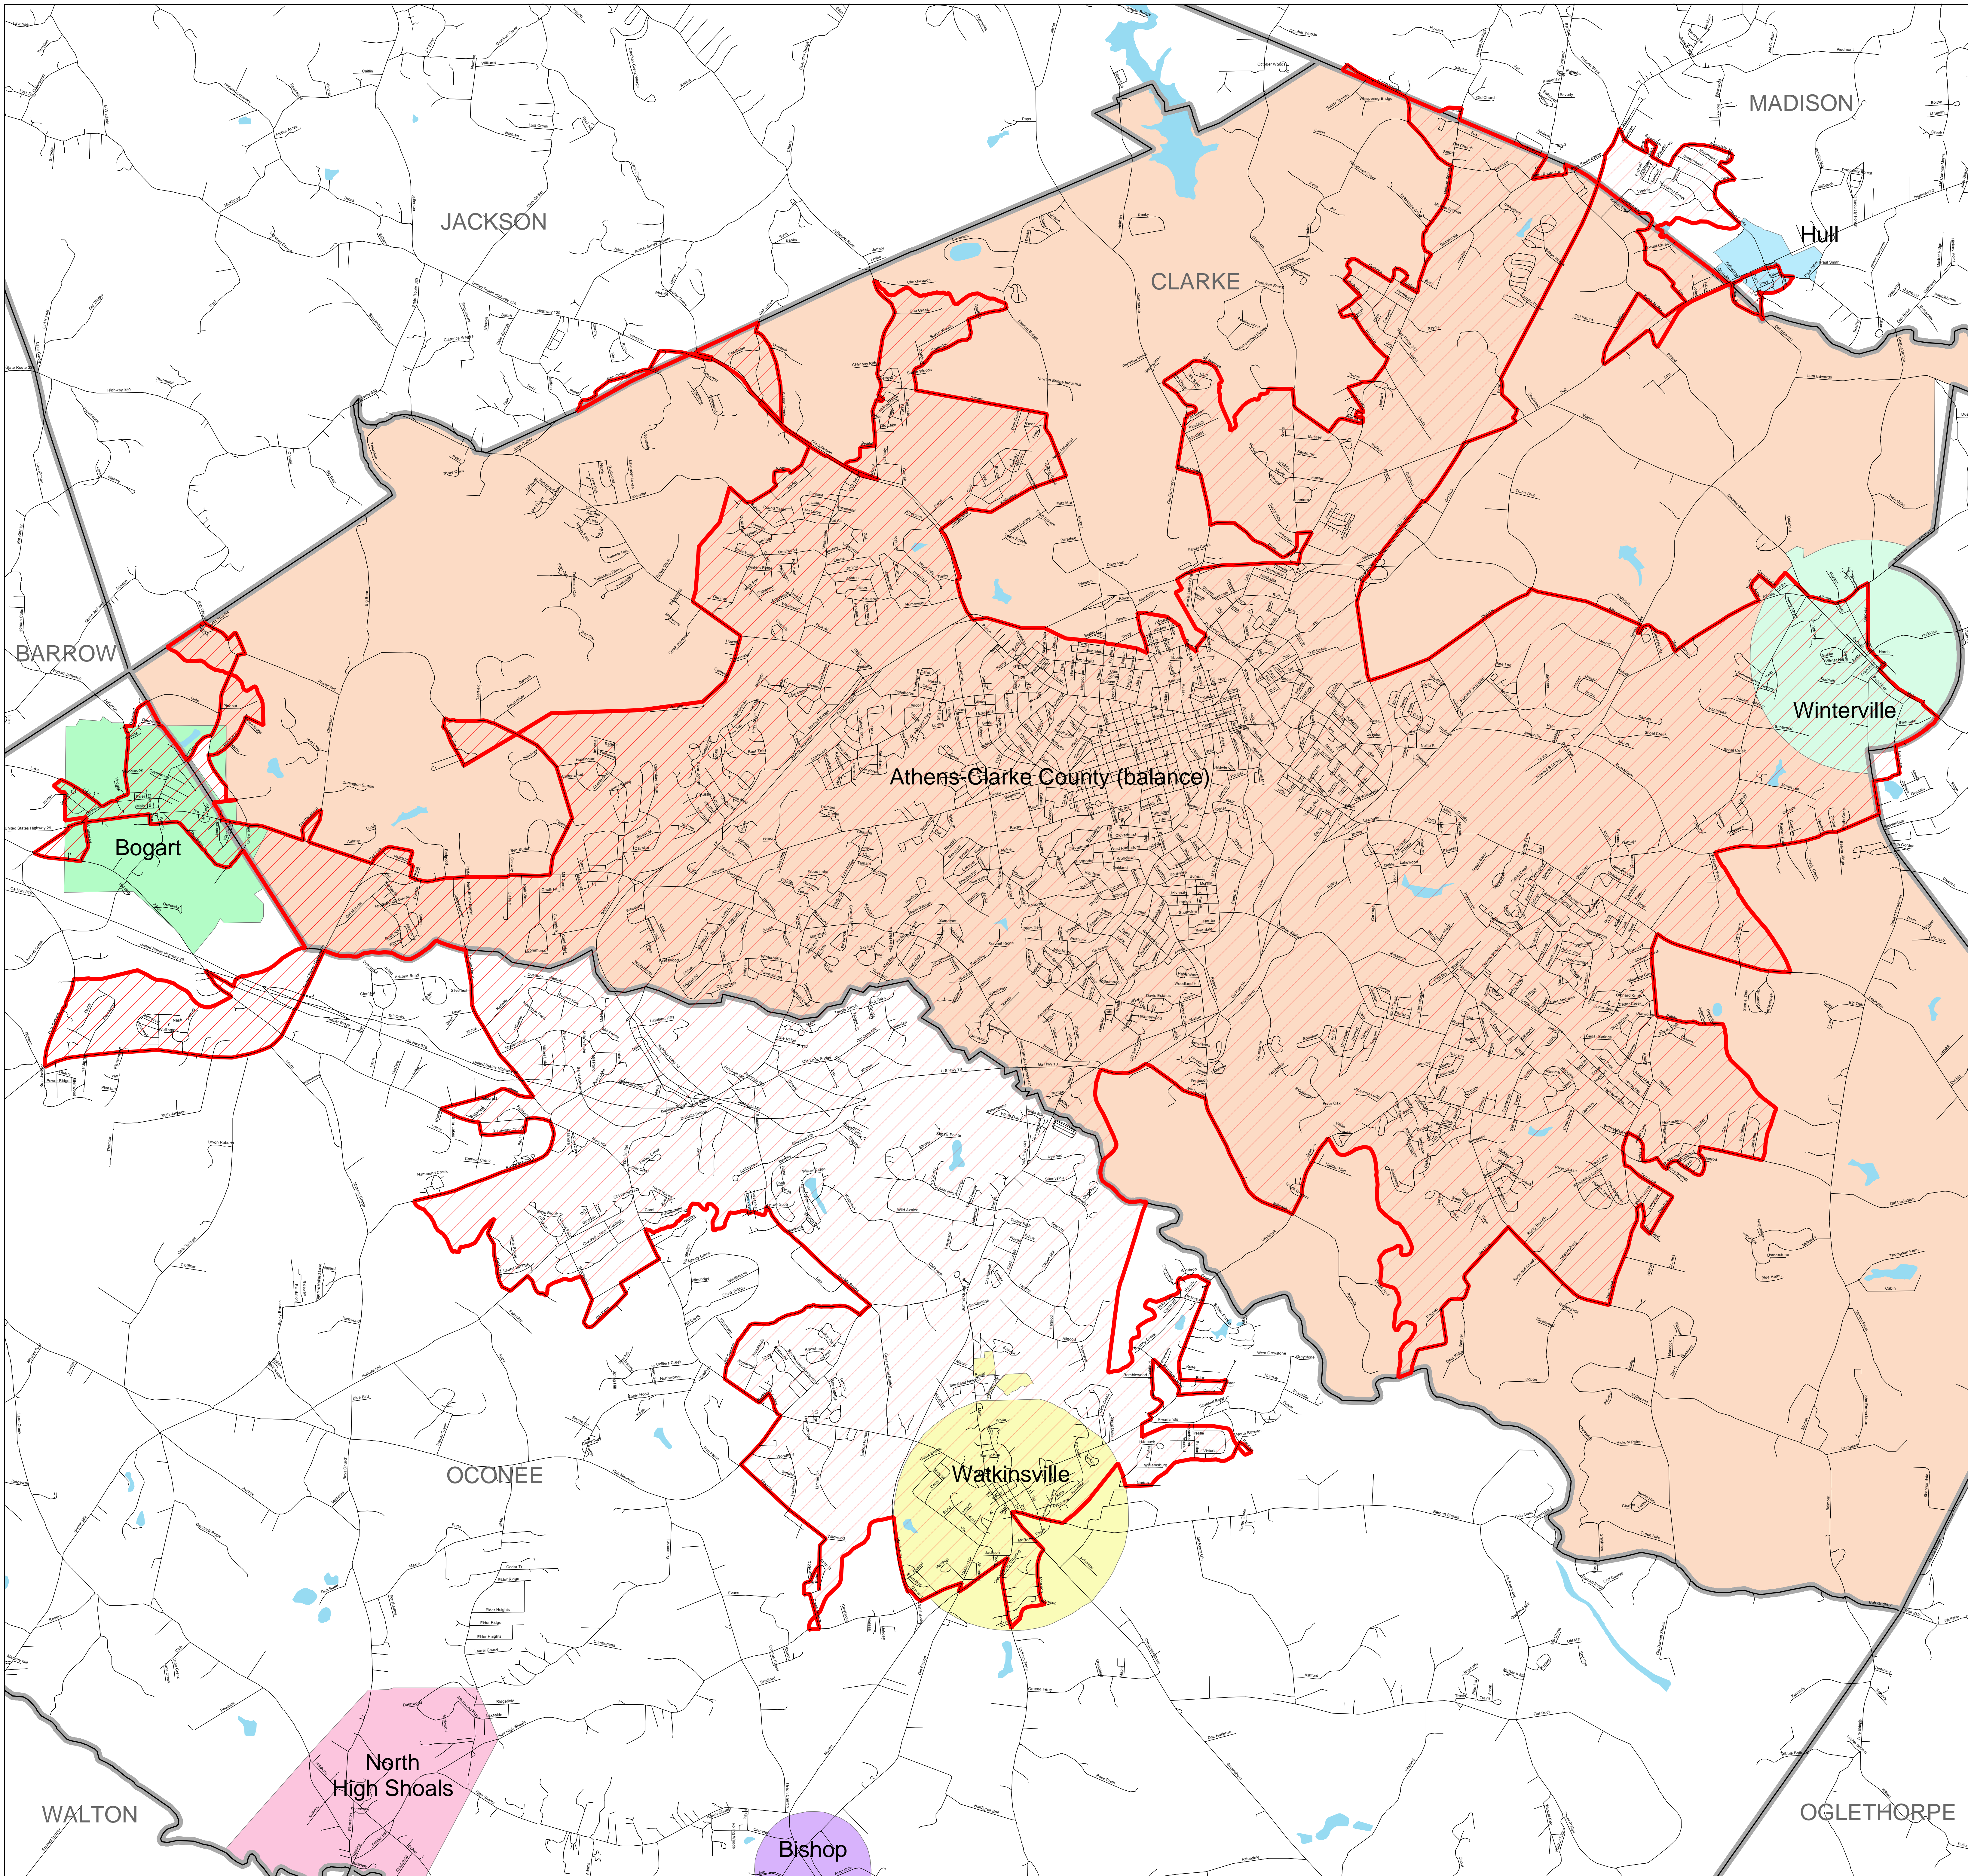

Athens-Clarke County, Georgia Urbanized Area Storm Water Entities as Defined by the 2000 Census

2000 Census Urbanized Areas

 Athens-Clarke County, GA

 Municipal Boundaries

 County Boundaries

 Major Waterbodies

 Roads

SOURCE:
US Census Bureau TIGER data, 2000 Census

PROJECTION:
State Plane Coordinate System: Georgia-West
Horizontal datum: NAD83

MAP DESIGN:
August 28, 2002